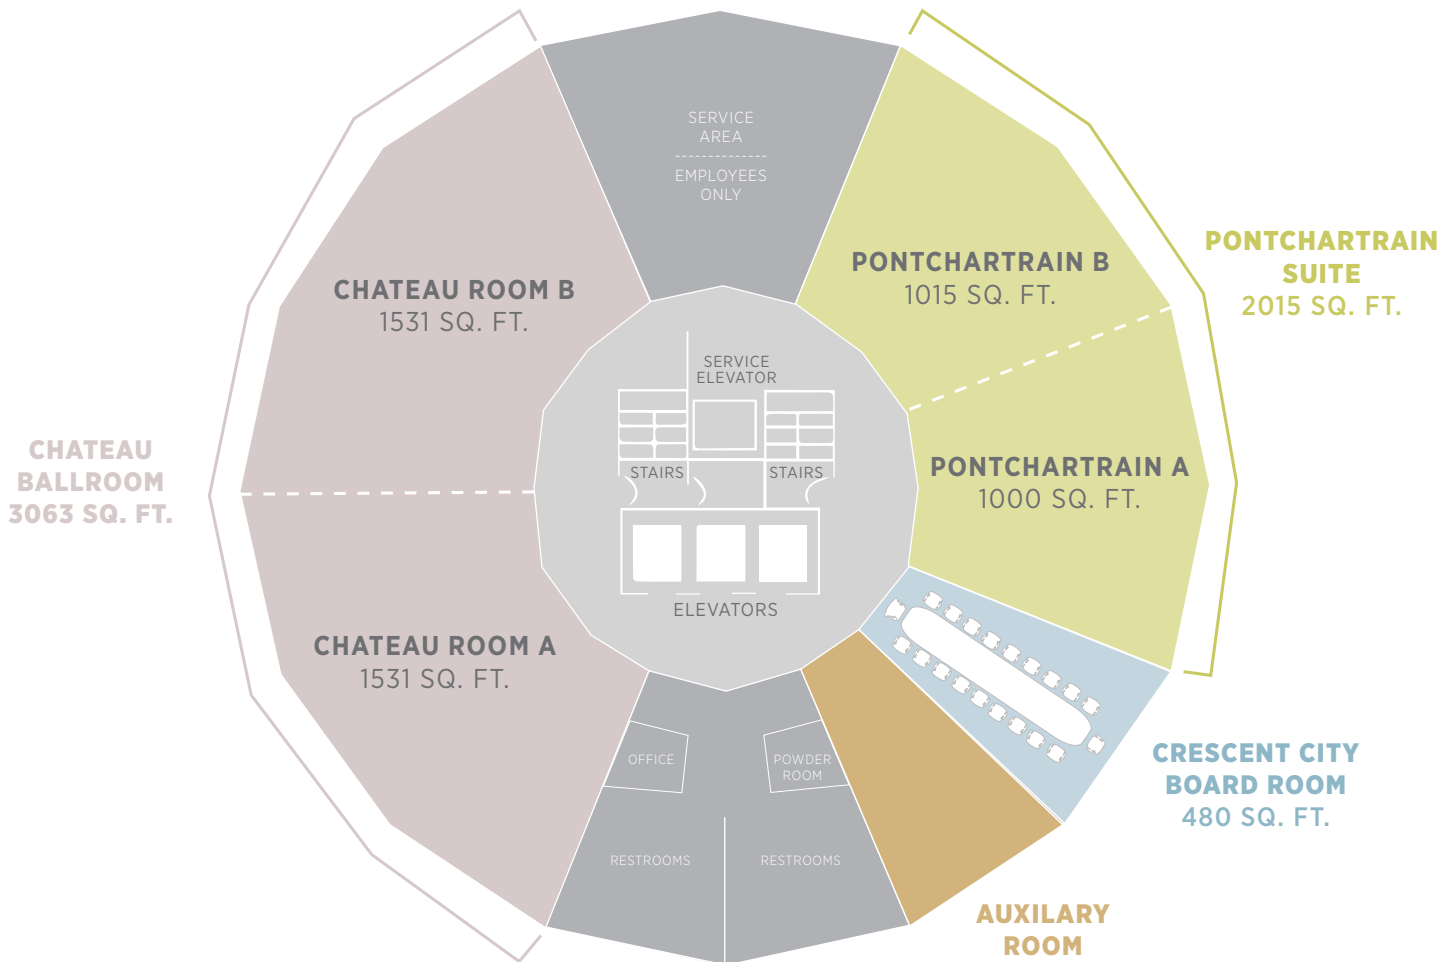

# COPELAND TOWER MEETING ROOMS

Our Ballrooms and Conference Rooms on the 16th floor offer a fabulous view of the city's skyline. These rooms accommodate up to 250 people for meetings and 180 people for parties.

NAME OF ROOM	SQUARE FEET	THEATRE	BALLROOM	CLASSROOM
CHATEAU BALLROOM	3063	250	180	150
CHATEAU ROOM A	1531	125	90	75
CHATEAU ROOM B	1531	125	90	75
PONTCHARTRAIN SUITE	2015	150	100	80
PONTCHARTRAIN A	1000	75	50	40
PONTCHARTRAIN B	1015	75	50	40
CRESCENT CITY BOARD ROOM	480		CONFERENCE ONLY 20	